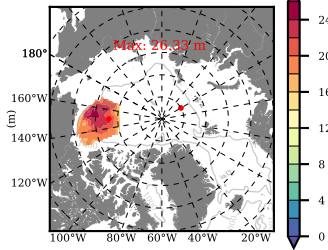

BCTTWINERA5SS mean FWC (m) over 2013

Mean FWC (m) from BG Obs Sys. (Proshutinsky et al. GRL2018) over year 2013

Mean FWC (m) from Init State

BCTTWINERA5SS mean SSH anomaly

Mean DOT from Armitage et al. 2013