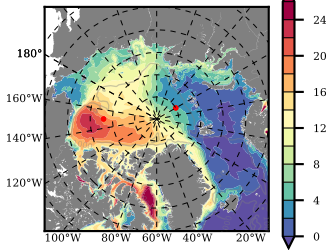

BCTTWINERA5SS mean FWC (m) over 2013

Mean FWC (m) from BG Obs Sys. (Proshutinsky et al. GRL2018) over year 2013

Mean FWC (m) from Init State

BCTTWINERA5SS mean SSH anomaly

Mean DOT from Armitage et al. 2013