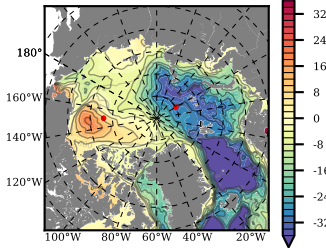

BCTTWINERA5SS mean FWC (m) over 2013

Mean FWC (m) from BG Obs Sys. (Proshutinsky et al. GRL2018) over year 2013

Mean FWC (m) from Init State

BCTTWINERA5SS mean SSH anomaly

Mean DOT from Armitage et al. 2013