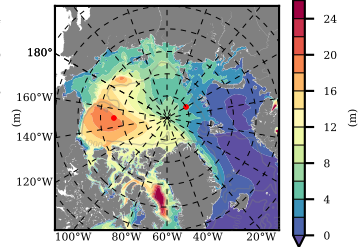

BCTTWINERA5SS mean FWC (m) over 2014

Mean FWC (m) from BG Obs Sys. (Proshutinsky et al. GRL2018) over year 2014

Mean FWC (m) from Init State

BCTTWINERA5SS mean SSH anomaly

Mean DOT from Armitage et al. 2014