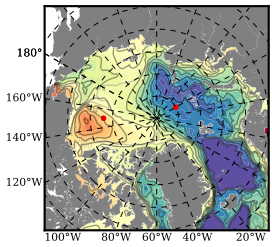

BCTTWINERA5SS mean FWC (m) over 2014

Mean FWC (m) from BG Obs Sys. (Proshutinsky et al. GRL2018) over year 2014

Mean FWC (m) from Init State

BCTTWINERA5SS mean SSH anomaly

Mean DOT from Armitage et al. 2014