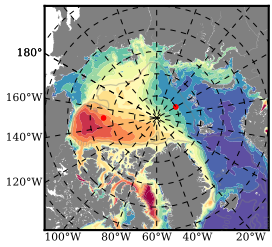

BCTTWINERA5SS mean FWC (m) over 2014

Mean FWC (m) from BG Obs Sys. (Proshutinsky et al. GRL2018) over year 2014

Mean FWC (m) from Init State

BCTTWINERA5SS mean SSH anomaly

Mean DOT from Armitage et al. 2014