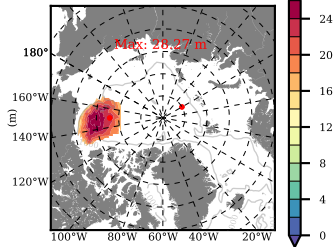

BCTTWINERA5SS mean FWC (m) over 2014

Mean FWC (m) from BG Obs Sys. (Proshutinsky et al. GRL2018) over year 2014

Mean FWC (m) from Init State

BCTTWINERA5SS mean SSH anomaly

Mean DOT from Armitage et al. 2014