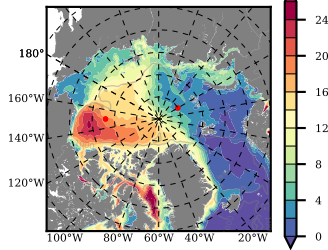

BCTTWINERA5SS mean FWC (m) over 2015

Mean FWC (m) from BG Obs Sys. (Proshutinsky et al. GRL2018) over year 2015

Mean FWC (m) from Init State

BCTTWINERA5SS mean SSH anomaly

Mean DOT from Armitage et al. 2017 2003-2014