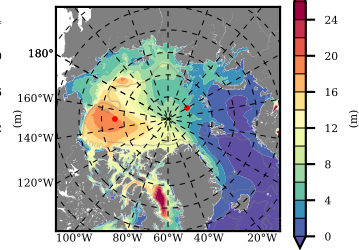

BCTTWINERA5SS mean FWC (m) over 2015

Mean FWC (m) from BG Obs Sys. (Proshutinsky et al. GRL2018) over year 2015

Mean FWC (m) from Init State

BCTTWINERA5SS mean SSH anomaly

Mean DOT from Armitage et al. 2017 2003-2014