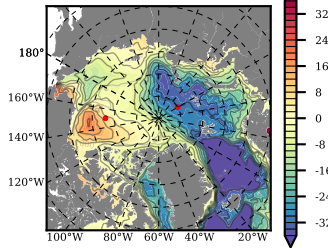

BCTTWINERA5SS mean FWC (m) over 2015

Mean FWC (m) from BG Obs Sys. (Proshutinsky et al. GRL2018) over year 2015

Mean FWC (m) from Init State

BCTTWINERA5SS mean SSH anomaly

Mean DOT from Armitage et al. 2017 2003-2014