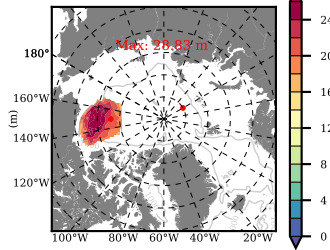

BCTTWINERA5SS mean FWC (m) over 2015

Mean FWC (m) from BG Obs Sys. (Proshutinsky et al. GRL2018) over year 2015

Mean FWC (m) from Init State

BCTTWINERA5SS mean SSH anomaly

Mean DOT from Armitage et al. 2017 2003-2014