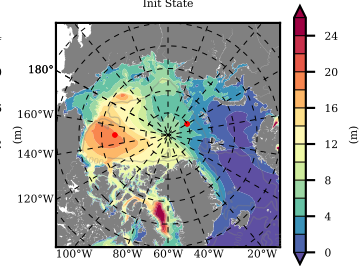

BCTTWINERA5SS mean FWC (m) over 2016

Mean FWC (m) from BG Obs Sys. (Proshutinsky et al. GRL2018) over year 2016

Mean FWC (m) from Init State

BCTTWINERA5SS mean SSH anomaly

Mean DOT from Armitage et al. 2017 2003-2014