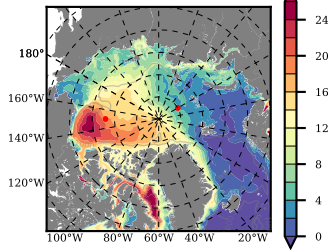

BCTTWINERA5SS mean FWC (m) over 2016

Mean FWC (m) from BG Obs Sys. (Proshutinsky et al. GRL2018) over year 2016

Mean FWC (m) from Init State

BCTTWINERA5SS mean SSH anomaly

Mean DOT from Armitage et al. 2017 2003-2014