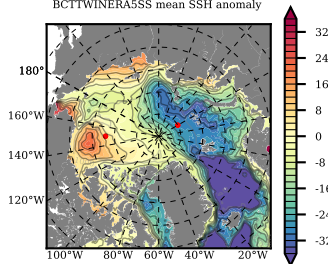

BCTTWINERA5SS mean FWC (m) over 2016

Mean FWC (m) from BG Obs Sys. (Proshutinsky et al. GRL2018) over year 2016

Mean FWC (m) from Init State

BCTTWINERA5SS mean SSH anomaly

Mean DOT from Armitage et al. 2017 2003-2014