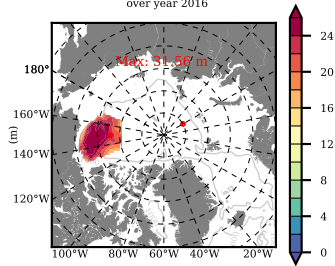

BCTTWINERA5SS mean FWC (m) over 2016

Mean FWC (m) from BG Obs Sys. (Proshutinsky et al. GRL2018) over year 2016

Mean FWC (m) from Init State

BCTTWINERA5SS mean SSH anomaly

Mean DOT from Armitage et al. 2017 2003-2014