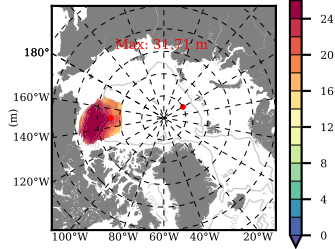

BCTTWINERA5SS mean FWC (m) over 2017

Mean FWC (m) from BG Obs Sys. (Proshutinsky et al. GRL2018) over year 2017

Mean FWC (m) from Init State

BCTTWINERA5SS mean SSH anomaly

Mean DOT from Armitage et al. 2017 2003-2014