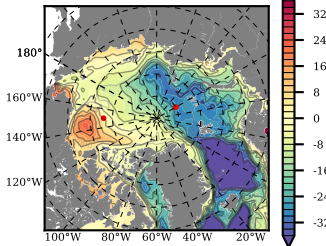

BCTTWINERA5SS mean FWC (m) over 2017

Mean FWC (m) from BG Obs Sys. (Proshutinsky et al. GRL2018) over year 2017

Mean FWC (m) from Init State

BCTTWINERA5SS mean SSH anomaly

Mean DOT from Armitage et al. 2017 2003-2014