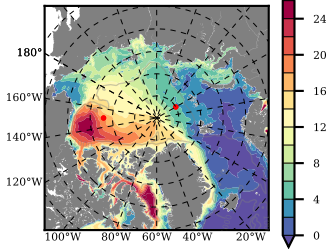

BCTTWINERA5SS mean FWC (m) over 2017

Mean FWC (m) from BG Obs Sys. (Proshutinsky et al. GRL2018) over year 2017

Mean FWC (m) from Init State

BCTTWINERA5SS mean SSH anomaly

Mean DOT from Armitage et al. 2017 2003-2014