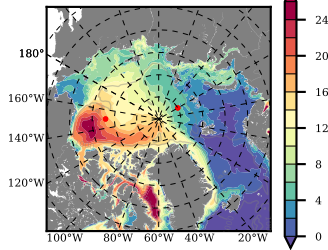

BCTTWINERA5SS mean FWC (m) over 2018

Mean FWC (m) from BG Obs Sys. (Proshutinsky et al. GRL2018) over year 2003-2017

Mean FWC (m) from Init State

BCTTWINERA5SS mean SSH anomaly

Mean DOT from Armitage et al. 2017 2003-2014