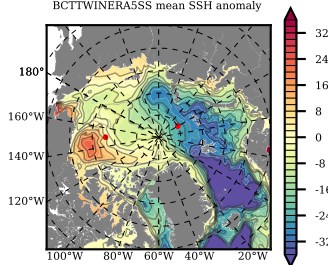

BCTTWINERA5SS mean FWC (m) over 2018

Mean FWC (m) from BG Obs Sys. (Proshutinsky et al. GRL2018) over year 2003-2017

Mean FWC (m) from Init State

BCTTWINERA5SS mean SSH anomaly

Mean DOT from Armitage et al. 2017 2003-2014