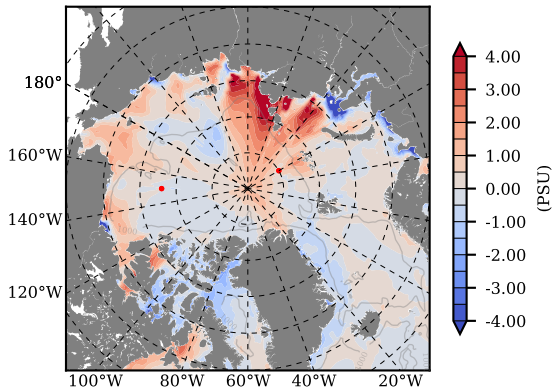

BCTTWINERA5SS mean Temp diff with init. state over 1995  
@ depth 0 m

BCTTWINERA5SS mean Temp diff with init. state over 1995  
@ depth 97 m

BCTTWINERA5SS mean Sal diff with init. state over 1995  
@ depth 0 m

BCTTWINERA5SS mean Sal diff with init. state over 1995  
@ depth 97 m