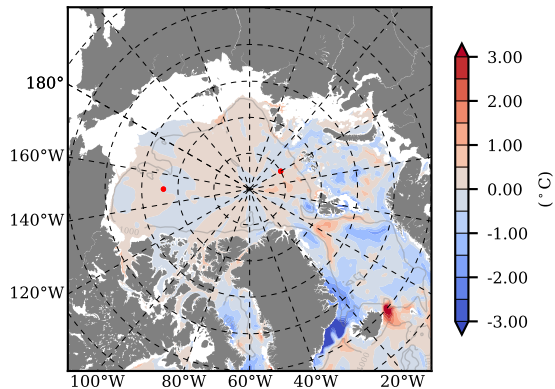

BCTTWINERA5SS mean Temp diff with init. state over 1995  
@ depth 0 m

BCTTWINERA5SS mean Temp diff with init. state over 1995  
@ depth 97 m

BCTTWINERA5SS mean Sal diff with init. state over 1995  
@ depth 0 m

BCTTWINERA5SS mean Sal diff with init. state over 1995  
@ depth 97 m