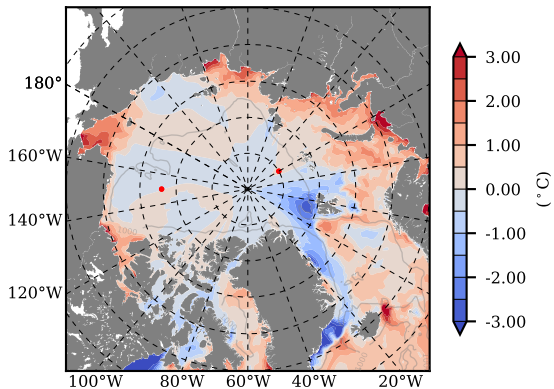

BCTTWINERA5SS mean Temp diff with init. state over 1995  
@ depth 0 m

BCTTWINERA5SS mean Temp diff with init. state over 1995  
@ depth 97 m

BCTTWINERA5SS mean Sal diff with init. state over 1995  
@ depth 0 m

BCTTWINERA5SS mean Sal diff with init. state over 1995  
@ depth 97 m