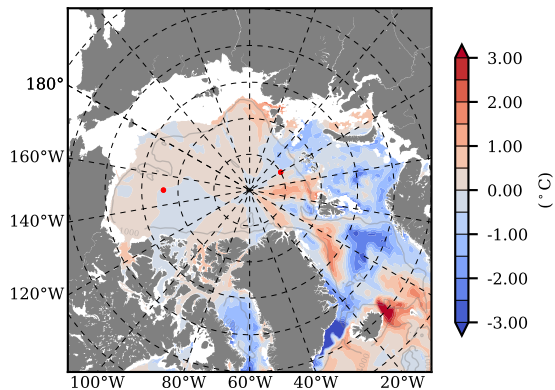

BCTTWINERA5SS mean Temp diff with init. state over 1996  
@ depth 0 m

BCTTWINERA5SS mean Temp diff with init. state over 1996  
@ depth 97 m

BCTTWINERA5SS mean Sal diff with init. state over 1996  
@ depth 0 m

BCTTWINERA5SS mean Sal diff with init. state over 1996  
@ depth 97 m