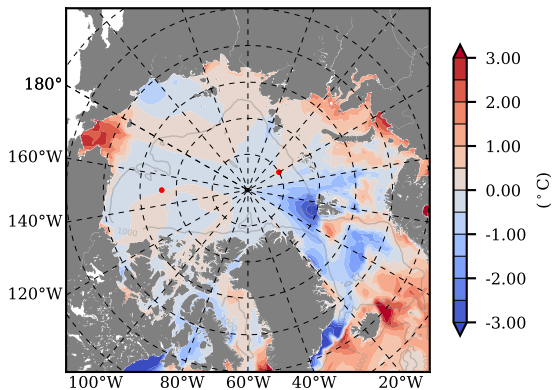

BCTTWINERA5SS mean Temp diff with init. state over 1996  
@ depth 0 m

BCTTWINERA5SS mean Temp diff with init. state over 1996  
@ depth 97 m

BCTTWINERA5SS mean Sal diff with init. state over 1996  
@ depth 0 m

BCTTWINERA5SS mean Sal diff with init. state over 1996  
@ depth 97 m