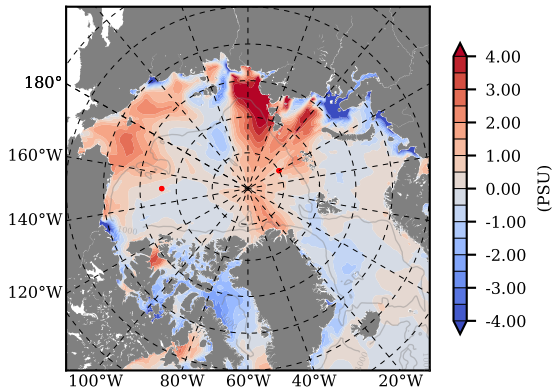

BCTTWINERA5SS mean Temp diff with init. state over 1996  
@ depth 0 m

BCTTWINERA5SS mean Temp diff with init. state over 1996  
@ depth 97 m

BCTTWINERA5SS mean Sal diff with init. state over 1996  
@ depth 0 m

BCTTWINERA5SS mean Sal diff with init. state over 1996  
@ depth 97 m