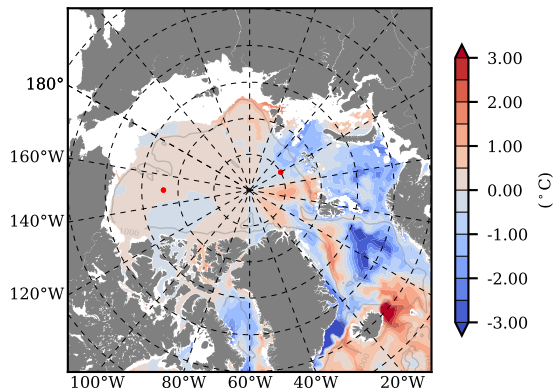

BCTTWINERA5SS mean Temp diff with init. state over 1997
@ depth 0 m

BCTTWINERA5SS mean Temp diff with init. state over 1997
@ depth 97 m

BCTTWINERA5SS mean Sal diff with init. state over 1997
@ depth 0 m

BCTTWINERA5SS mean Sal diff with init. state over 1997
@ depth 97 m