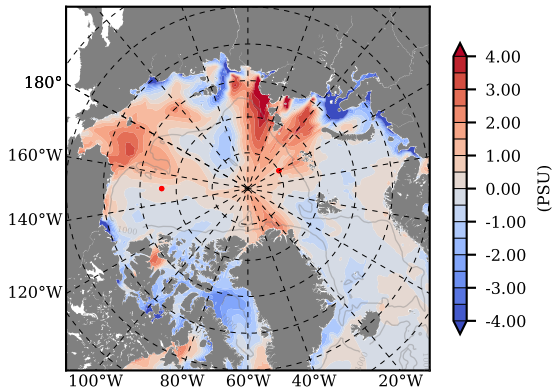

BCTTWINERA5SS mean Temp diff with init. state over 1997
@ depth 0 m

BCTTWINERA5SS mean Temp diff with init. state over 1997
@ depth 97 m

BCTTWINERA5SS mean Sal diff with init. state over 1997
@ depth 0 m

BCTTWINERA5SS mean Sal diff with init. state over 1997
@ depth 97 m