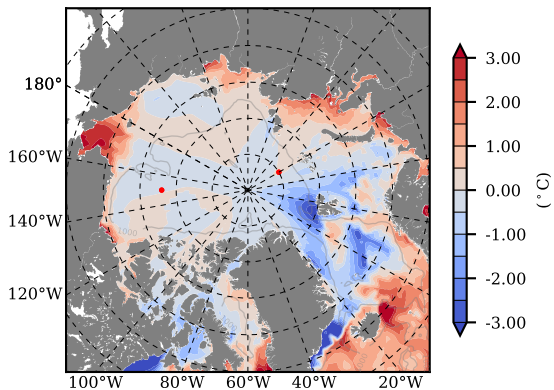

BCTTWINERA5SS mean Temp diff with init. state over 1997
@ depth 0 m

BCTTWINERA5SS mean Temp diff with init. state over 1997
@ depth 97 m

BCTTWINERA5SS mean Sal diff with init. state over 1997
@ depth 0 m

BCTTWINERA5SS mean Sal diff with init. state over 1997
@ depth 97 m