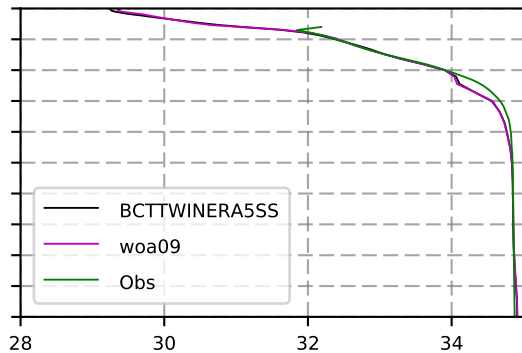

1995 mean temperature  
@ moor Arctic B box

1995 mean Salinity  
@ moor Arctic B box

@ moor EUR box

@ moor EUR box