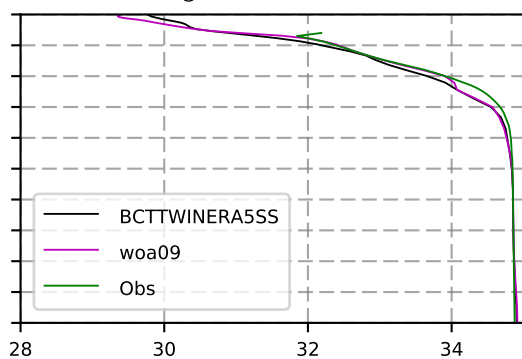

1997 mean temperature
@ moor Arctic B box

1997 mean Salinity
@ moor Arctic B box

@ moor EUR box

@ moor EUR box