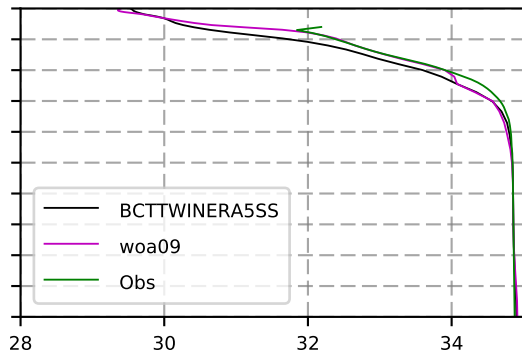

2000 mean temperature  
@ moor Arctic B box

2000 mean Salinity  
@ moor Arctic B box

@ moor EUR box

@ moor EUR box