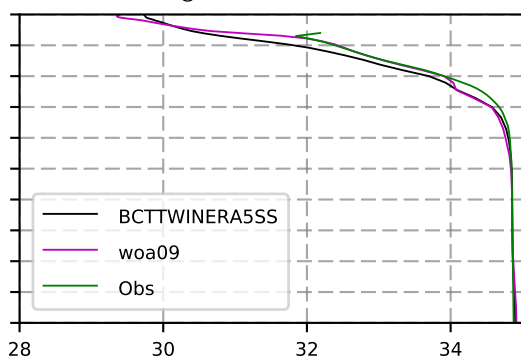

2001 mean temperature
@ moor Arctic B box

2001 mean Salinity
@ moor Arctic B box

@ moor EUR box

@ moor EUR box