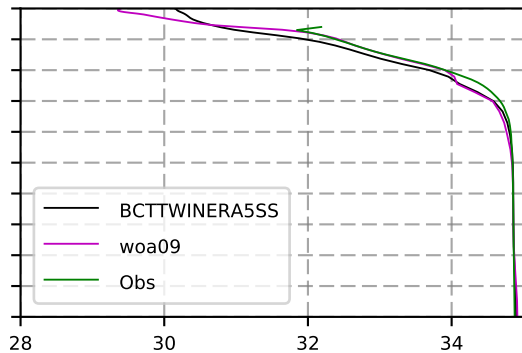

2002 mean temperature  
@ moor Arctic B box

2002 mean Salinity  
@ moor Arctic B box

@ moor EUR box

@ moor EUR box