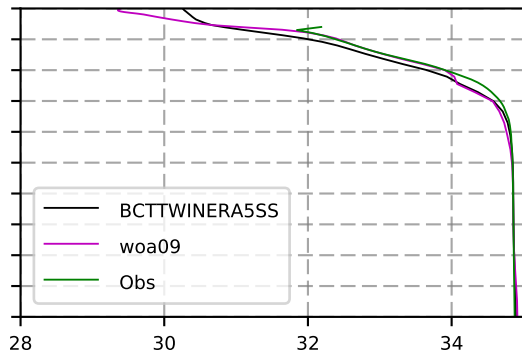

2003 mean temperature
@ moor Arctic B box

2003 mean Salinity
@ moor Arctic B box

@ moor EUR box

@ moor EUR box