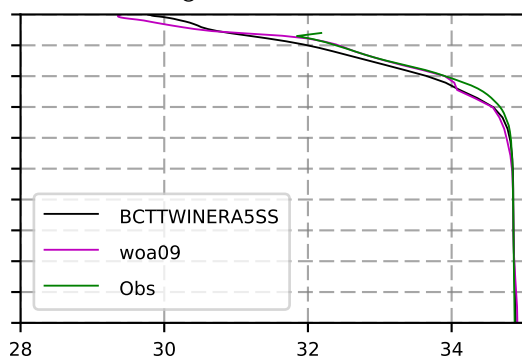

2004 mean temperature
@ moor Arctic B box

2004 mean Salinity
@ moor Arctic B box

@ moor EUR box

@ moor EUR box