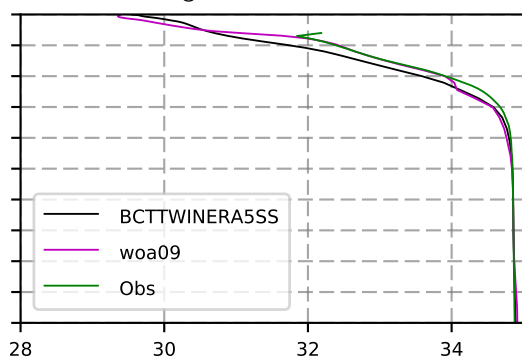

2005 mean temperature
@ moor Arctic B box

2005 mean Salinity
@ moor Arctic B box

@ moor EUR box

@ moor EUR box