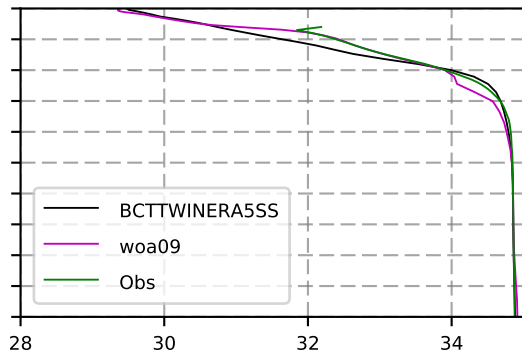

2006 mean temperature  
@ moor Arctic B box

2006 mean Salinity  
@ moor Arctic B box

@ moor EUR box

@ moor EUR box