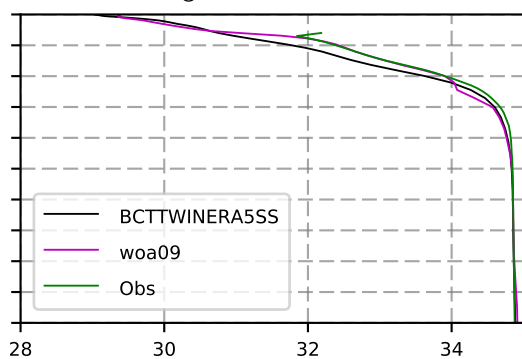

2007 mean temperature
@ moor Arctic B box

2007 mean Salinity
@ moor Arctic B box

@ moor EUR box

@ moor EUR box