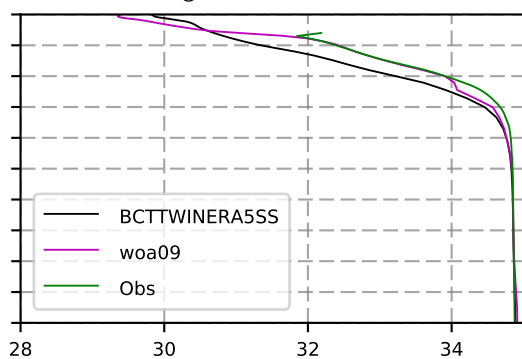

2008 mean temperature  
@ moor Arctic B box

2008 mean Salinity  
@ moor Arctic B box

@ moor EUR box

@ moor EUR box