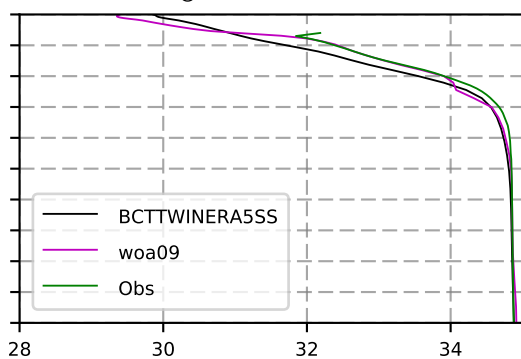

2010 mean temperature
@ moor Arctic B box

2010 mean Salinity
@ moor Arctic B box

@ moor EUR box

@ moor EUR box