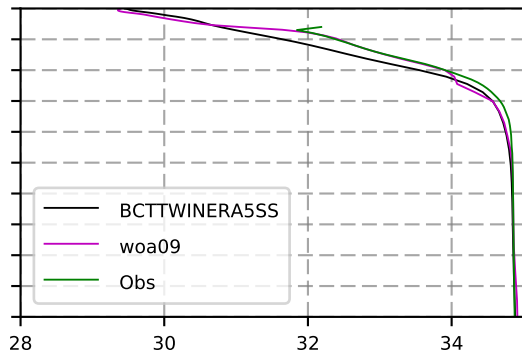

2011 mean temperature  
@ moor Arctic B box

2011 mean Salinity  
@ moor Arctic B box

@ moor EUR box

@ moor EUR box