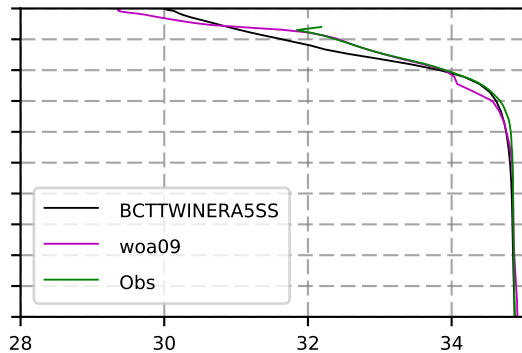

2012 mean temperature
@ moor Arctic B box

2012 mean Salinity
@ moor Arctic B box

@ moor EUR box

@ moor EUR box