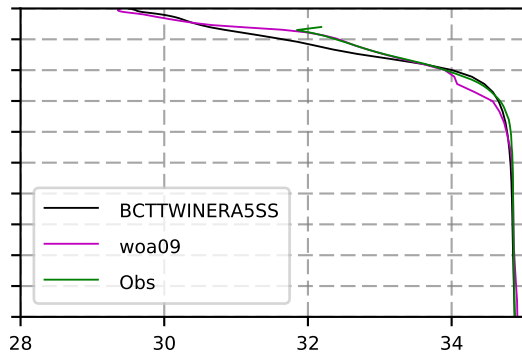

2013 mean temperature
@ moor Arctic B box

2013 mean Salinity
@ moor Arctic B box

@ moor EUR box

@ moor EUR box