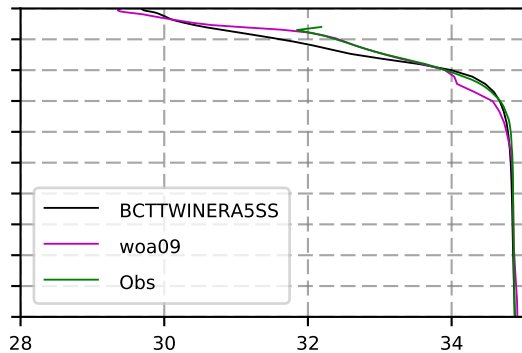

2014 mean temperature
@ moor Arctic B box

2014 mean Salinity
@ moor Arctic B box

@ moor EUR box

@ moor EUR box