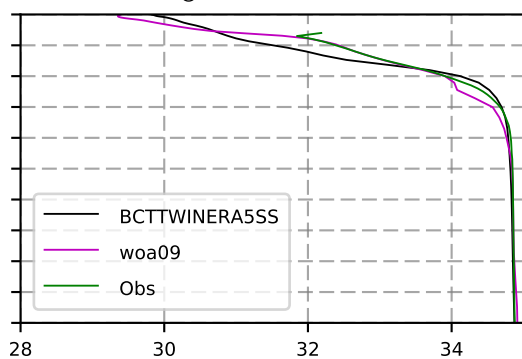

2015 mean temperature
@ moor Arctic B box

2015 mean Salinity
@ moor Arctic B box

@ moor EUR box

@ moor EUR box