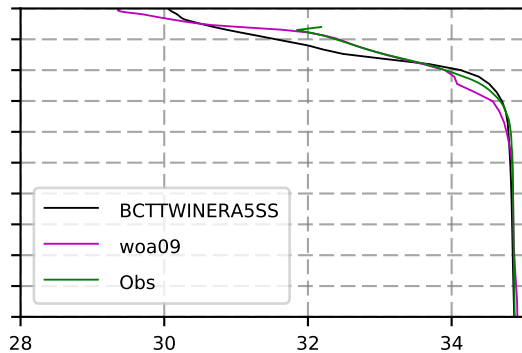

2016 mean temperature
@ moor Arctic B box

2016 mean Salinity
@ moor Arctic B box

@ moor EUR box

@ moor EUR box