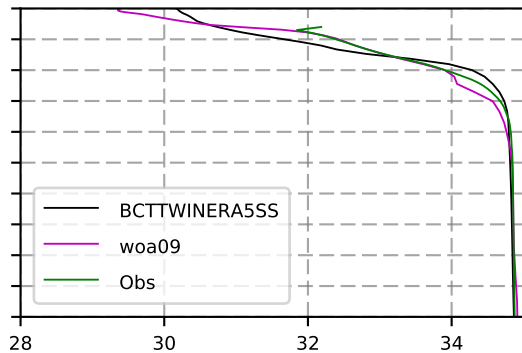

2017 mean temperature  
@ moor Arctic B box

2017 mean Salinity  
@ moor Arctic B box

@ moor EUR box

@ moor EUR box