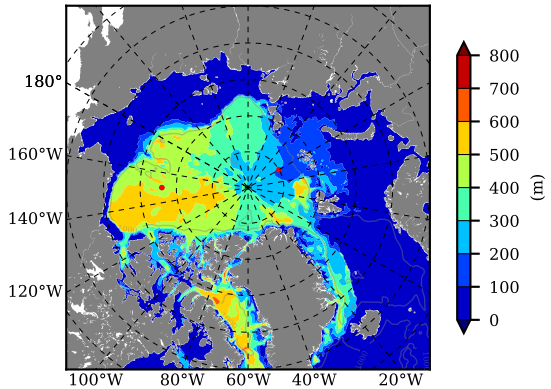

BCTTWINERA5SSDG AW Max Temp over 1995

AW Max Temp from PHC 3.0

BCTTWINERA5SSDG AW Max Temp depth

AW Max Temp depth from PHC 3.0