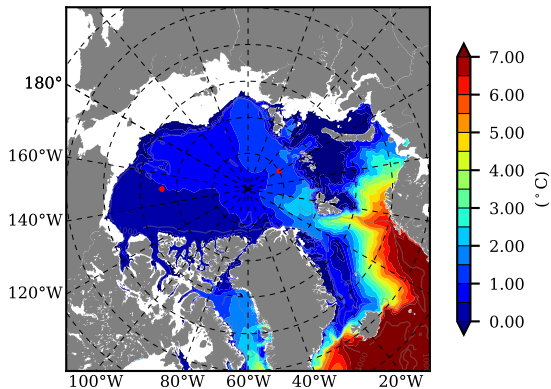

BCTTWINERA5SSDG AW Max Temp over 1995

AW Max Temp from PHC 3.0

BCTTWINERA5SSDG AW Max Temp depth

AW Max Temp depth from PHC 3.0