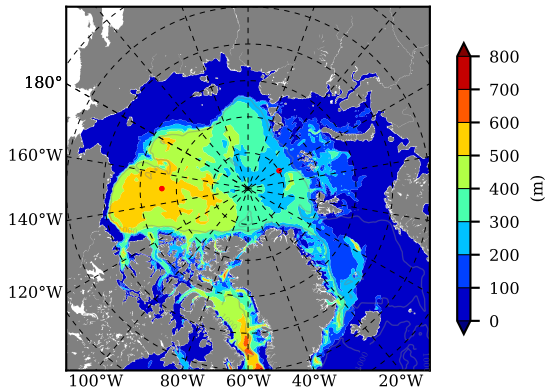

BCTTWINERA5SSDG AW Max Temp over 1996

AW Max Temp from PHC 3.0

BCTTWINERA5SSDG AW Max Temp depth

AW Max Temp depth from PHC 3.0