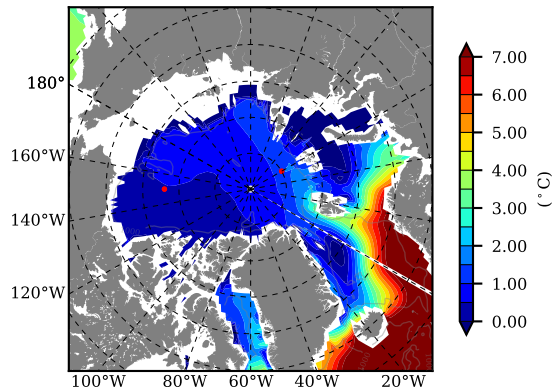

BCTTWINERA5SSDG AW Max Temp over 1996

AW Max Temp from PHC 3.0

BCTTWINERA5SSDG AW Max Temp depth

AW Max Temp depth from PHC 3.0