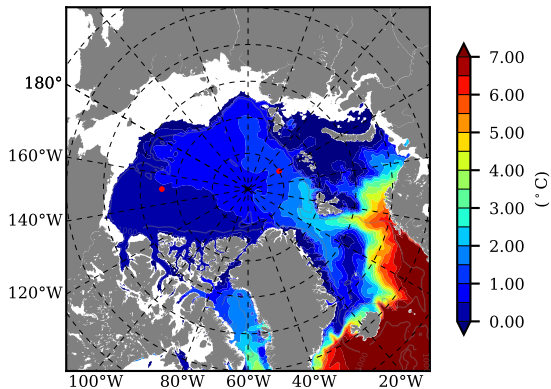

BCTTWINERA5SSDG AW Max Temp over 1996

AW Max Temp from PHC 3.0

BCTTWINERA5SSDG AW Max Temp depth

AW Max Temp depth from PHC 3.0