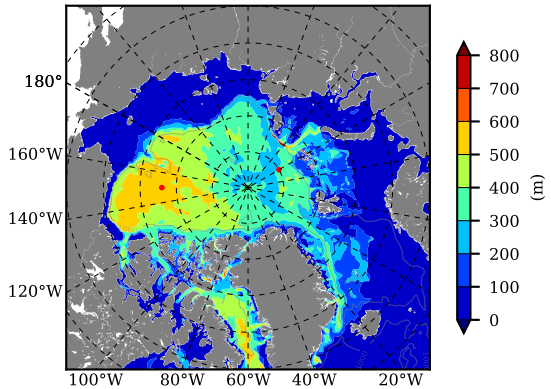

BCTTWINERA5SSDG AW Max Temp over 1997

AW Max Temp from PHC 3.0

BCTTWINERA5SSDG AW Max Temp depth

AW Max Temp depth from PHC 3.0