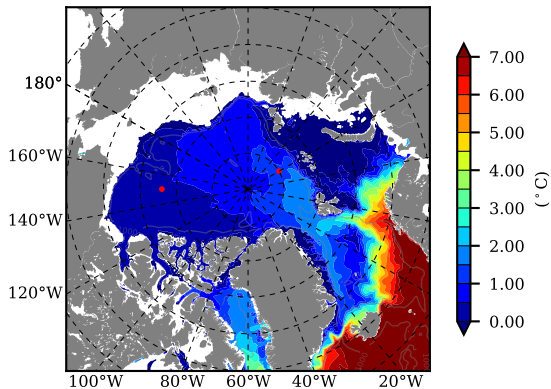

BCTTWINERA5SSDG AW Max Temp over 1997

AW Max Temp from PHC 3.0

BCTTWINERA5SSDG AW Max Temp depth

AW Max Temp depth from PHC 3.0