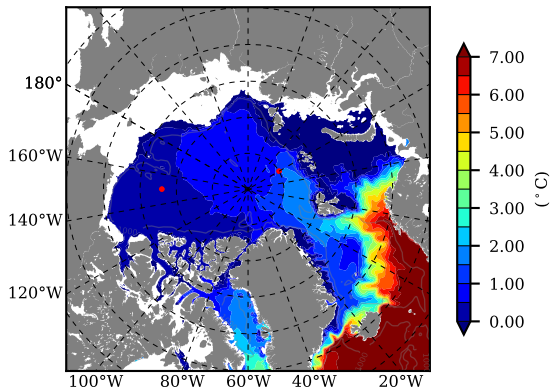

BCTTWINERA5SSDG AW Max Temp over 1998

AW Max Temp from PHC 3.0

BCTTWINERA5SSDG AW Max Temp depth

AW Max Temp depth from PHC 3.0