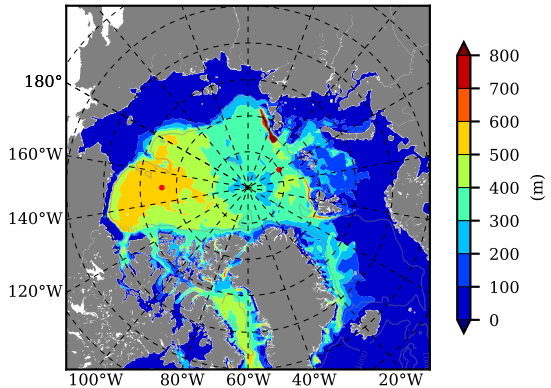

BCTTWINERA5SSDG AW Max Temp over 1998

AW Max Temp from PHC 3.0

BCTTWINERA5SSDG AW Max Temp depth

AW Max Temp depth from PHC 3.0