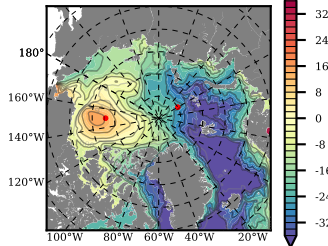

BCTTWINERA5SSDG mean FWC (m) over 1995

Mean FWC (m) from BG Obs Sys. (Proshutinsky et al. GRL2018) over year 2003-2017

Mean FWC (m) from Init State

BCTTWINERA5SSDG mean SSH anomaly

Mean DOT from Armitage et al. 2017 2003-2014