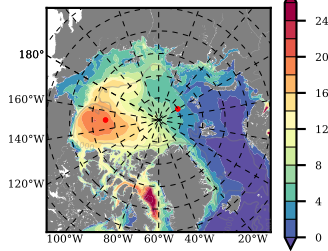

BCTTWINERA5SSDG mean FWC (m) over 1995

Mean FWC (m) from BG Obs Sys. (Proshutinsky et al. GRL2018) over year 2003-2017

Mean FWC (m) from Init State

BCTTWINERA5SSDG mean SSH anomaly

Mean DOT from Armitage et al. 2017 2003-2014