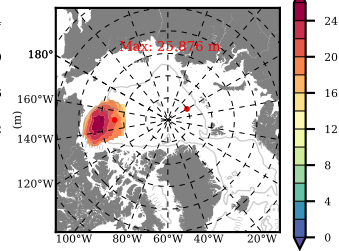

BCTTWINERA5SSDG mean FWC (m) over 1996

Mean FWC (m) from BG Obs Sys. (Proshutinsky et al. GRL2018) over year 2003-2017

Mean FWC (m) from Init State

BCTTWINERA5SSDG mean SSH anomaly

Mean DOT from Armitage et al. 2017 2003-2014