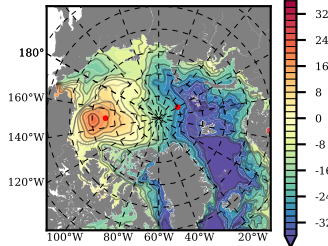

BCTTWINERA5SSDG mean FWC (m) over 1996

Mean FWC (m) from BG Obs Sys. (Proshutinsky et al. GRL2018) over year 2003-2017

Mean FWC (m) from Init State

BCTTWINERA5SSDG mean SSH anomaly

Mean DOT from Armitage et al. 2017 2003-2014