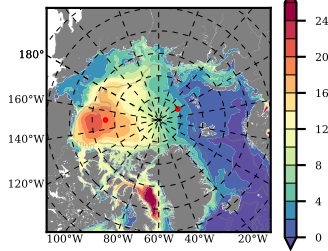

BCTTWINERA5SSDG mean FWC (m) over 1996

Mean FWC (m) from BG Obs Sys. (Proshutinsky et al. GRL2018) over year 2003-2017

Mean FWC (m) from Init State

BCTTWINERA5SSDG mean SSH anomaly

Mean DOT from Armitage et al. 2017 2003-2014