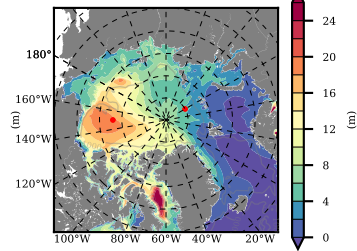

BCTTWINERA5SSDG mean FWC (m) over 1996

Mean FWC (m) from BG Obs Sys. (Proshutinsky et al. GRL2018) over year 2003-2017

Mean FWC (m) from Init State

BCTTWINERA5SSDG mean SSH anomaly

Mean DOT from Armitage et al. 2017 2003-2014