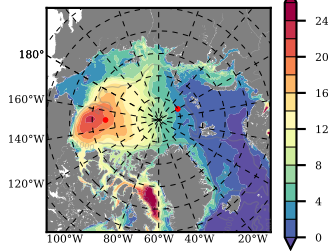

BCTTWINERA5SSDG mean FWC (m) over 1997

Mean FWC (m) from BG Obs Sys. (Proshutinsky et al. GRL2018) over year 2003-2017

Mean FWC (m) from Init State

BCTTWINERA5SSDG mean SSH anomaly

Mean DOT from Armitage et al. 2017 2003-2014