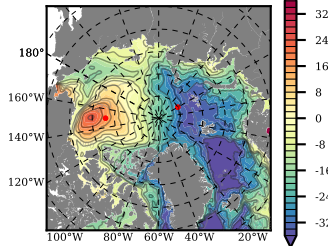

BCTTWINERA5SSDG mean FWC (m) over 1997

Mean FWC (m) from BG Obs Sys. (Proshutinsky et al. GRL2018) over year 2003-2017

Mean FWC (m) from Init State

BCTTWINERA5SSDG mean SSH anomaly

Mean DOT from Armitage et al. 2017 2003-2014