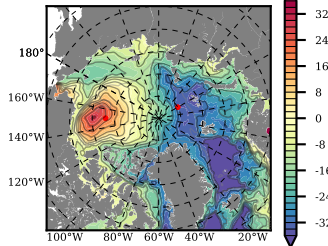

BCTTWINERA5SSDG mean FWC (m) over 1998

Mean FWC (m) from BG Obs Sys. (Proshutinsky et al. GRL2018) over year 2003-2017

Mean FWC (m) from Init State

BCTTWINERA5SSDG mean SSH anomaly

Mean DOT from Armitage et al. 2017 2003-2014