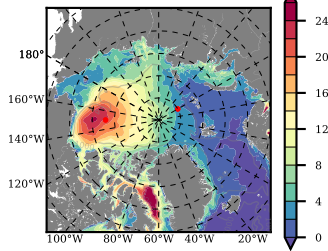

BCTTWINERA5SSDG mean FWC (m) over 1998

Mean FWC (m) from BG Obs Sys. (Proshutinsky et al. GRL2018) over year 2003-2017

Mean FWC (m) from Init State

BCTTWINERA5SSDG mean SSH anomaly

Mean DOT from Armitage et al. 2017 2003-2014