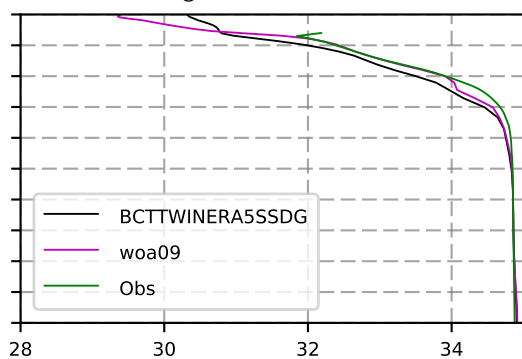

1997 mean temperature  
@ moor Arctic B box

1997 mean Salinity  
@ moor Arctic B box

@ moor EUR box

@ moor EUR box