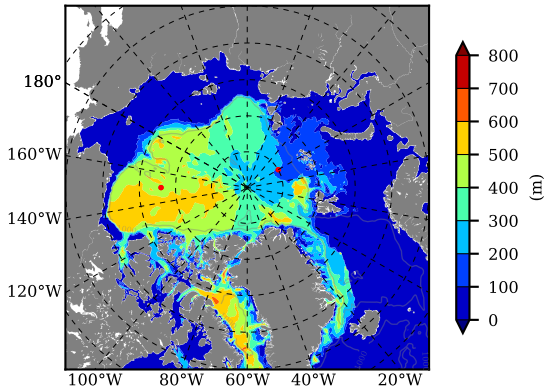

BCTTWINERA5SSDGTK AW Max Temp over 1995

AW Max Temp from PHC 3.0

BCTTWINERA5SSDGTK AW Max Temp depth

AW Max Temp depth from PHC 3.0