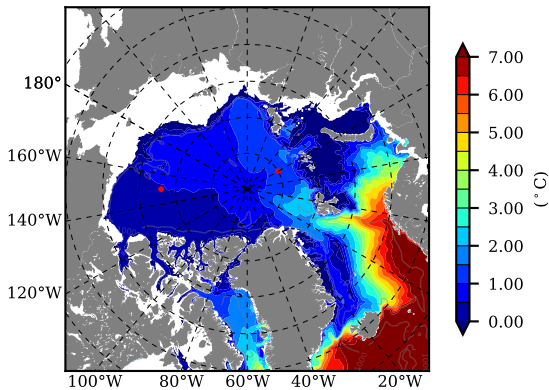

BCTTWINERA5SSDGTK AW Max Temp over 1995

AW Max Temp from PHC 3.0

BCTTWINERA5SSDGTK AW Max Temp depth

AW Max Temp depth from PHC 3.0