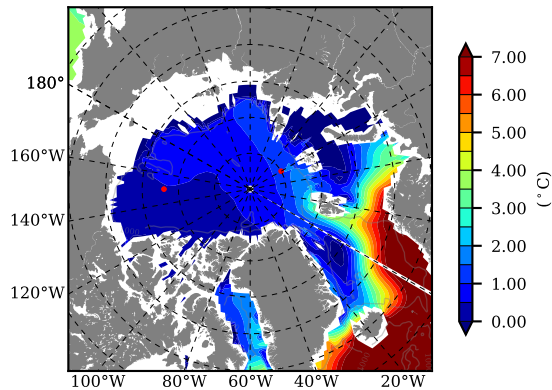

BCTTWINERA5SSDGTK AW Max Temp over 1995

AW Max Temp from PHC 3.0

BCTTWINERA5SSDGTK AW Max Temp depth

AW Max Temp depth from PHC 3.0