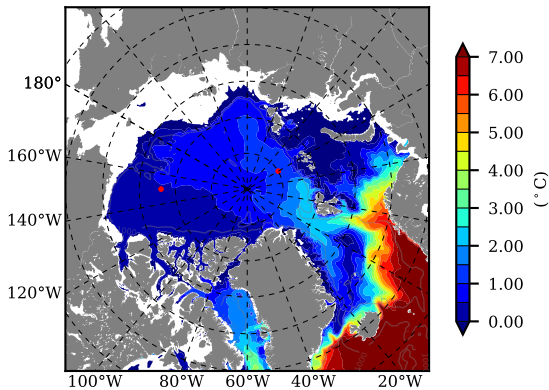

BCTTWINERA5SSDGTK AW Max Temp over 1996

AW Max Temp from PHC 3.0

BCTTWINERA5SSDGTK AW Max Temp depth

AW Max Temp depth from PHC 3.0