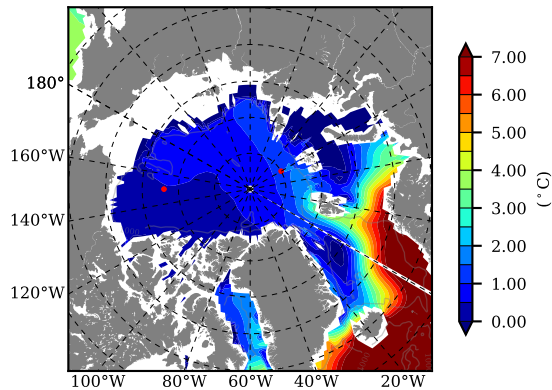

BCTTWINERA5SSDGTK AW Max Temp over 1996

AW Max Temp from PHC 3.0

BCTTWINERA5SSDGTK AW Max Temp depth

AW Max Temp depth from PHC 3.0