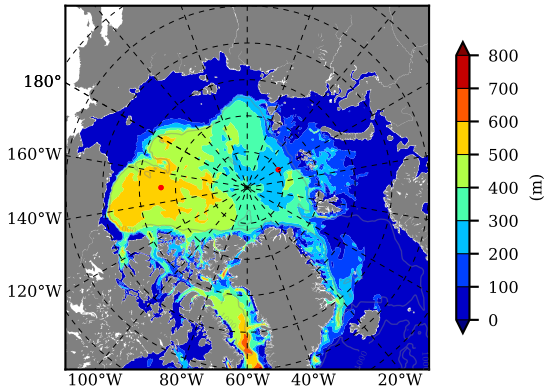

BCTTWINERA5SSDGTK AW Max Temp over 1996

AW Max Temp from PHC 3.0

BCTTWINERA5SSDGTK AW Max Temp depth

AW Max Temp depth from PHC 3.0