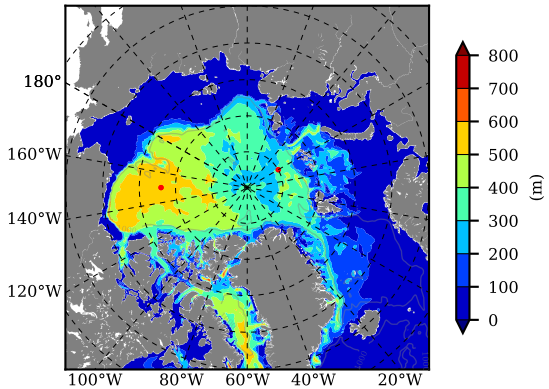

BCTTWINERA5SSDGTK AW Max Temp over 1997

AW Max Temp from PHC 3.0

BCTTWINERA5SSDGTK AW Max Temp depth

AW Max Temp depth from PHC 3.0