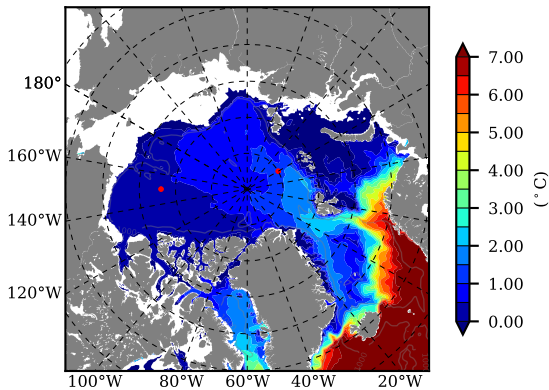

BCTTWINERA5SSDGTK AW Max Temp over 1997

AW Max Temp from PHC 3.0

BCTTWINERA5SSDGTK AW Max Temp depth

AW Max Temp depth from PHC 3.0