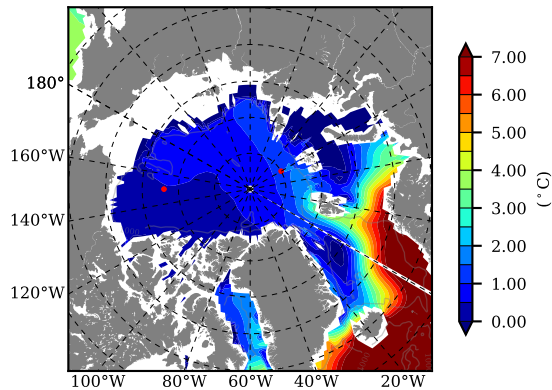

BCTTWINERA5SSDGTK AW Max Temp over 1997

AW Max Temp from PHC 3.0

BCTTWINERA5SSDGTK AW Max Temp depth

AW Max Temp depth from PHC 3.0