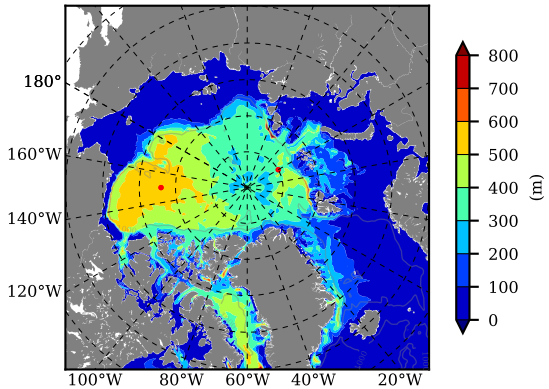

BCTTWINERA5SSDGTK AW Max Temp over 1998

AW Max Temp from PHC 3.0

BCTTWINERA5SSDGTK AW Max Temp depth

AW Max Temp depth from PHC 3.0