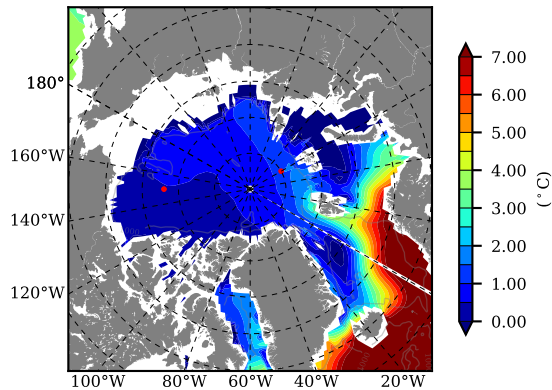

BCTTWINERA5SSDGTK AW Max Temp over 1998

AW Max Temp from PHC 3.0

BCTTWINERA5SSDGTK AW Max Temp depth

AW Max Temp depth from PHC 3.0