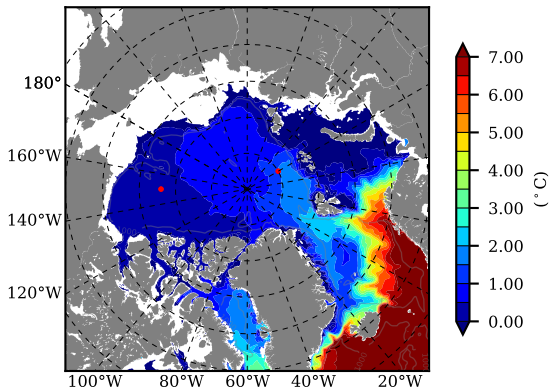

BCTTWINERA5SSDGTK AW Max Temp over 1998

AW Max Temp from PHC 3.0

BCTTWINERA5SSDGTK AW Max Temp depth

AW Max Temp depth from PHC 3.0