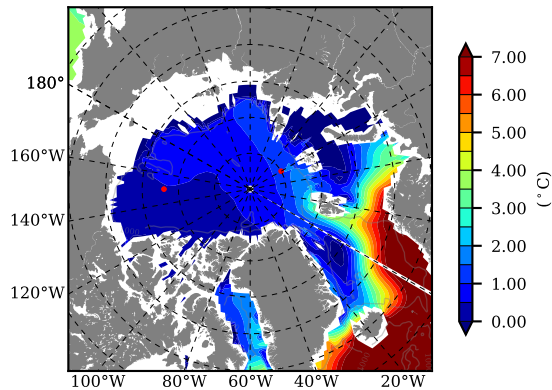

BCTTWINERA5SSDGTK AW Max Temp over 1999

AW Max Temp from PHC 3.0

BCTTWINERA5SSDGTK AW Max Temp depth

AW Max Temp depth from PHC 3.0