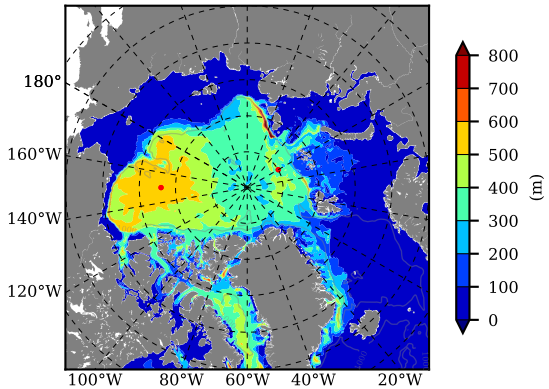

BCTTWINERA5SSDGTK AW Max Temp over 1999

AW Max Temp from PHC 3.0

BCTTWINERA5SSDGTK AW Max Temp depth

AW Max Temp depth from PHC 3.0