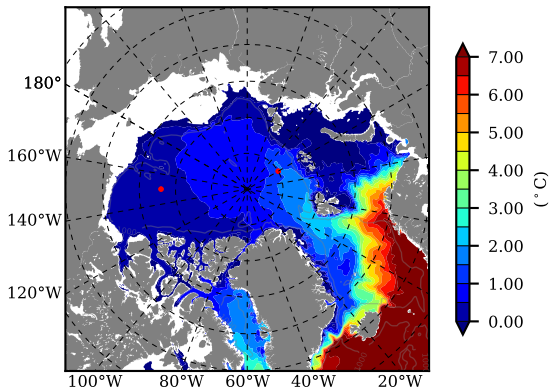

BCTTWINERA5SSDGTK AW Max Temp over 1999

AW Max Temp from PHC 3.0

BCTTWINERA5SSDGTK AW Max Temp depth

AW Max Temp depth from PHC 3.0