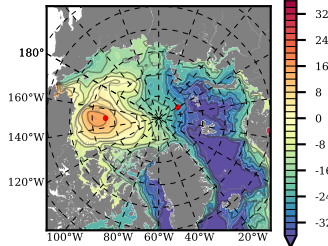

BCTTWINERA5SSDGTk mean FWC (m) over 1995

Mean FWC (m) from BG Obs Sys. (Proshutinsky et al. GRL2018) over year 2003-2017

Mean FWC (m) from Init State

BCTTWINERA5SSDGTk mean SSH anomaly

Mean DOT from Armitage et al. 2017 2003-2014