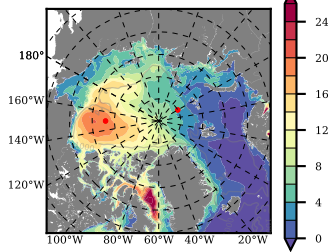

BCTTWINERA5SSDGTk mean FWC (m) over 1995

Mean FWC (m) from BG Obs Sys. (Proshutinsky et al. GRL2018) over year 2003-2017

Mean FWC (m) from Init State

BCTTWINERA5SSDGTk mean SSH anomaly

Mean DOT from Armitage et al. 2017 2003-2014