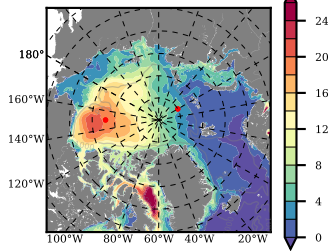

BCTTWINERA5SSDGTk mean FWC (m) over 1996

Mean FWC (m) from BG Obs Sys. (Proshutinsky et al. GRL2018) over year 2003-2017

Mean FWC (m) from Init State

BCTTWINERA5SSDGTk mean SSH anomaly

Mean DOT from Armitage et al. 2017 2003-2014