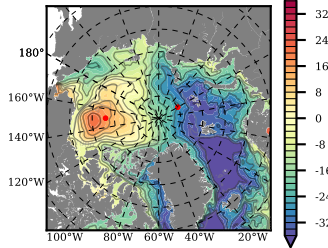

BCTTWINERA5SSDGTk mean FWC (m) over 1996

Mean FWC (m) from BG Obs Sys. (Proshutinsky et al. GRL2018) over year 2003-2017

Mean FWC (m) from Init State

BCTTWINERA5SSDGTk mean SSH anomaly

Mean DOT from Armitage et al. 2017 2003-2014