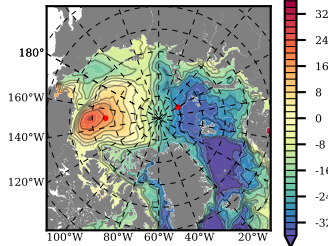

BCTTWINERA5SSDGTk mean FWC (m) over 1997

Mean FWC (m) from BG Obs Sys. (Proshutinsky et al. GRL2018) over year 2003-2017

Mean FWC (m) from Init State

BCTTWINERA5SSDGTk mean SSH anomaly

Mean DOT from Armitage et al. 2017 2003-2014