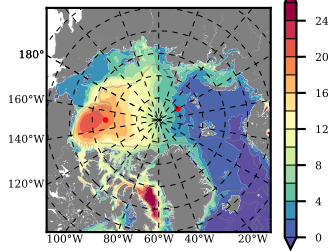

BCTTWINERA5SSDGTk mean FWC (m) over 1997

Mean FWC (m) from BG Obs Sys. (Proshutinsky et al. GRL2018) over year 2003-2017

Mean FWC (m) from Init State

BCTTWINERA5SSDGTk mean SSH anomaly

Mean DOT from Armitage et al. 2017 2003-2014