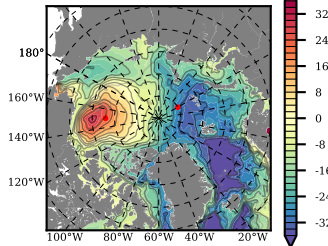

BCTTWINERA5SSDGTk mean FWC (m) over 1998

Mean FWC (m) from BG Obs Sys. (Proshutinsky et al. GRL2018) over year 2003-2017

Mean FWC (m) from Init State

BCTTWINERA5SSDGTk mean SSH anomaly

Mean DOT from Armitage et al. 2017 2003-2014