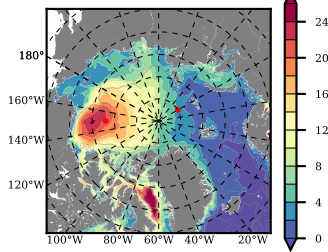

BCTTWINERA5SSDGTk mean FWC (m) over 1998

Mean FWC (m) from BG Obs Sys. (Proshutinsky et al. GRL2018) over year 2003-2017

Mean FWC (m) from Init State

BCTTWINERA5SSDGTk mean SSH anomaly

Mean DOT from Armitage et al. 2017 2003-2014