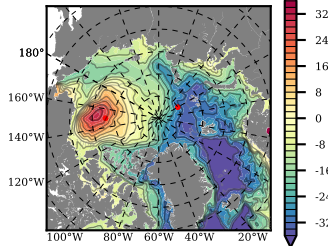

BCTTWINERA5SSDGTk mean FWC (m) over 1999

Mean FWC (m) from BG Obs Sys. (Proshutinsky et al. GRL2018) over year 2003-2017

Mean FWC (m) from Init State

BCTTWINERA5SSDGTk mean SSH anomaly

Mean DOT from Armitage et al. 2017 2003-2014