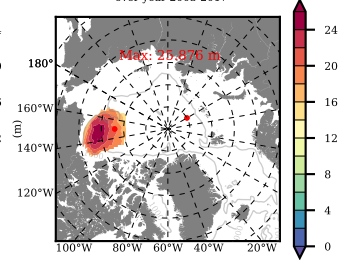

BCTTWINERA5SSDGTk mean FWC (m) over 1999

Mean FWC (m) from BG Obs Sys. (Proshutinsky et al. GRL2018) over year 2003-2017

Mean FWC (m) from Init State

BCTTWINERA5SSDGTk mean SSH anomaly

Mean DOT from Armitage et al. 2017 2003-2014