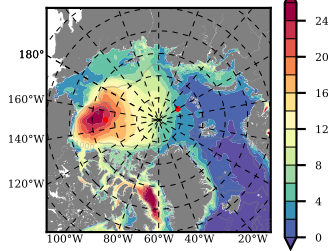

BCTTWINERA5SSDGTk mean FWC (m) over 1999

Mean FWC (m) from BG Obs Sys. (Proshutinsky et al. GRL2018) over year 2003-2017

Mean FWC (m) from Init State

BCTTWINERA5SSDGTk mean SSH anomaly

Mean DOT from Armitage et al. 2017 2003-2014