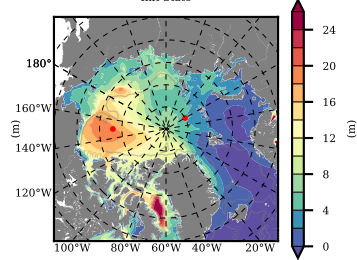

BCTTWINERA5SSDGTk mean FWC (m) over 1999

Mean FWC (m) from BG Obs Sys. (Proshutinsky et al. GRL2018) over year 2003-2017

Mean FWC (m) from Init State

BCTTWINERA5SSDGTk mean SSH anomaly

Mean DOT from Armitage et al. 2017 2003-2014