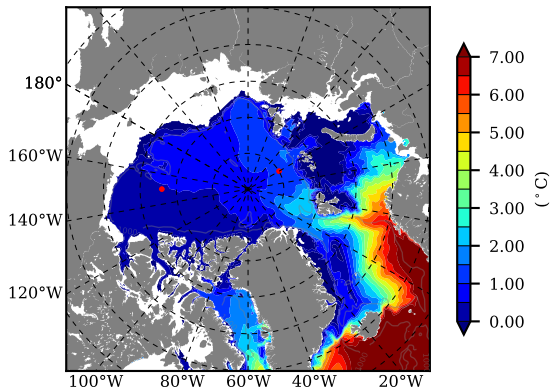

BCTTWINERA5SSDRG AW Max Temp over 1995

AW Max Temp from PHC 3.0

BCTTWINERA5SSDRG AW Max Temp depth

AW Max Temp depth from PHC 3.0