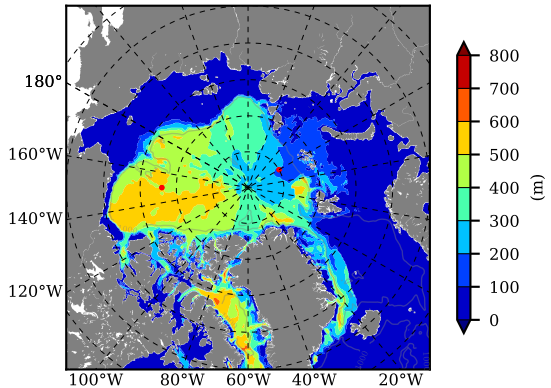

BCTTWINERA5SSDRG AW Max Temp over 1995

AW Max Temp from PHC 3.0

BCTTWINERA5SSDRG AW Max Temp depth

AW Max Temp depth from PHC 3.0