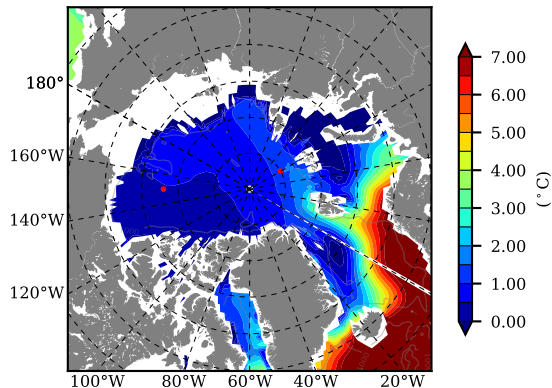

BCTTWINERA5SSDRG AW Max Temp over 1995

AW Max Temp from PHC 3.0

BCTTWINERA5SSDRG AW Max Temp depth

AW Max Temp depth from PHC 3.0