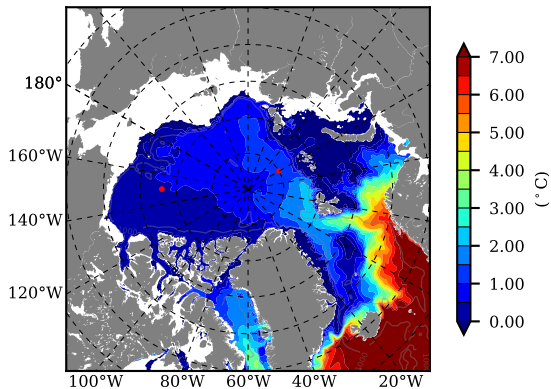

BCTTWINERA5SSDRG AW Max Temp over 1996

AW Max Temp from PHC 3.0

BCTTWINERA5SSDRG AW Max Temp depth

AW Max Temp depth from PHC 3.0