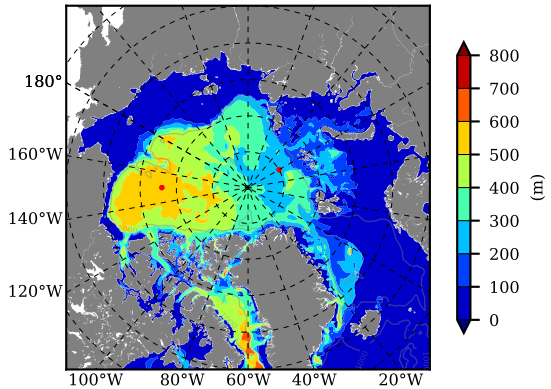

BCTTWINERA5SSDRG AW Max Temp over 1996

AW Max Temp from PHC 3.0

BCTTWINERA5SSDRG AW Max Temp depth

AW Max Temp depth from PHC 3.0