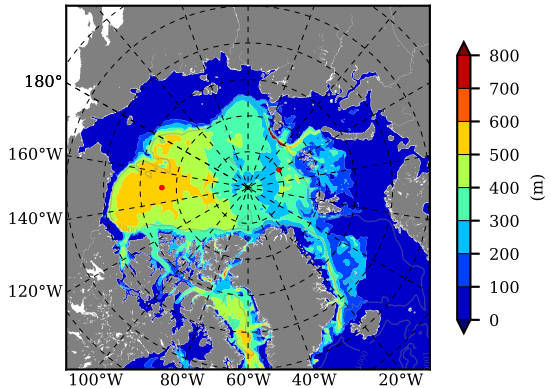

BCTTWINERA5SSDRG AW Max Temp over 1997

AW Max Temp from PHC 3.0

BCTTWINERA5SSDRG AW Max Temp depth

AW Max Temp depth from PHC 3.0