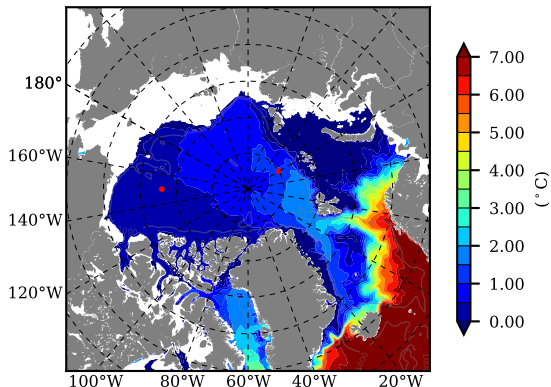

BCTTWINERA5SSDRG AW Max Temp over 1997

AW Max Temp from PHC 3.0

BCTTWINERA5SSDRG AW Max Temp depth

AW Max Temp depth from PHC 3.0