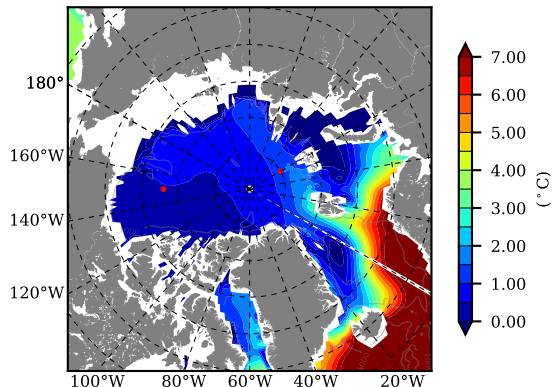

BCTTWINERA5SSDRG AW Max Temp over 1997

AW Max Temp from PHC 3.0

BCTTWINERA5SSDRG AW Max Temp depth

AW Max Temp depth from PHC 3.0